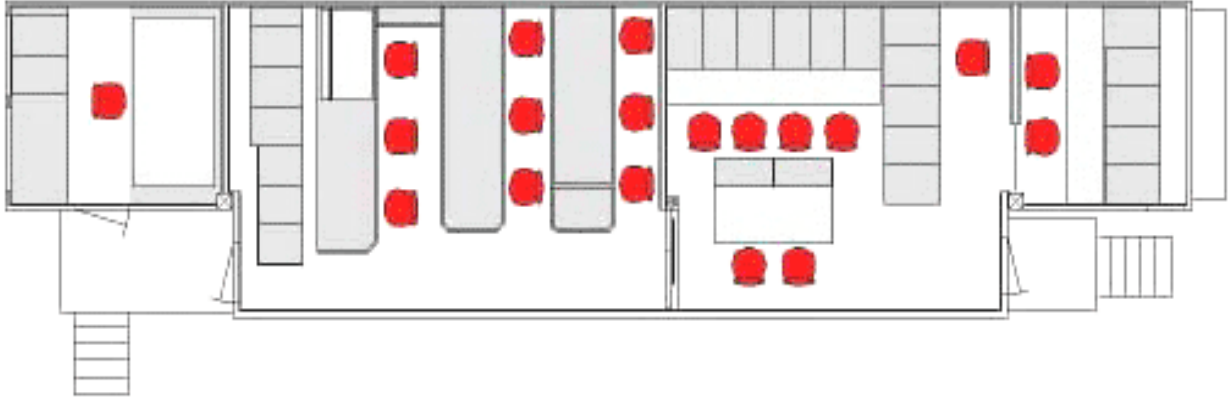

YES HD 2 53' HIGH DEFINITION MOBILE UNIT

VIDEO PRODUCTION

3 POSITION PRODUCTION CONSOLE
3 POSITION GRAPHICS CONSOLE
3 POSITION AD CONSOLE
GVG KALYPSO HD SWITCHER, 8 CHANNEL
STILL STORE, 6 CHANNEL DVE W/
PERSPECTIVE, CPL, PERIPHERAL AND GPI
CONTROL TO DVEOUS
GPI TRIGGER TO DIGICART
DVEOUS DUAL TWIN W/ DEFOCUS AND
COLOR CORRECTION

2-24" PLURA MONITORS
16-22" FLAT PANEL QUADS

DIMENSIONS/POWER

190V-250V, THREE PHASE, 200 AMPS
150' CABLE (SERIES D CAMLOCK)
16 TON HVAC
53' TRAILER,(EXPANDO 35'x4.5') 13'6" HEIGHT
8' 6" WIDE CLEAR (TRANSPORT)